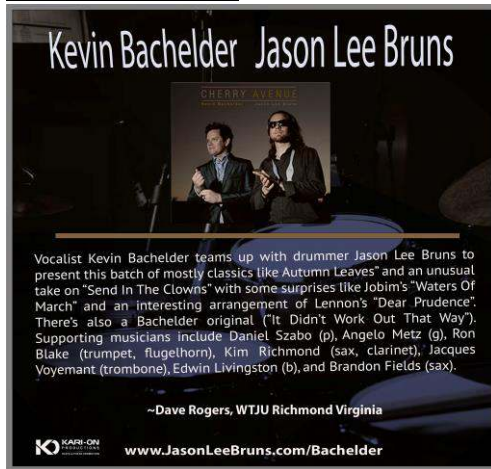

Jason Lee Bruns and Kevin Bachelder “Cherry Avenue” Radio Reports Issue #1394 through 1405

RADIO REVIEW: